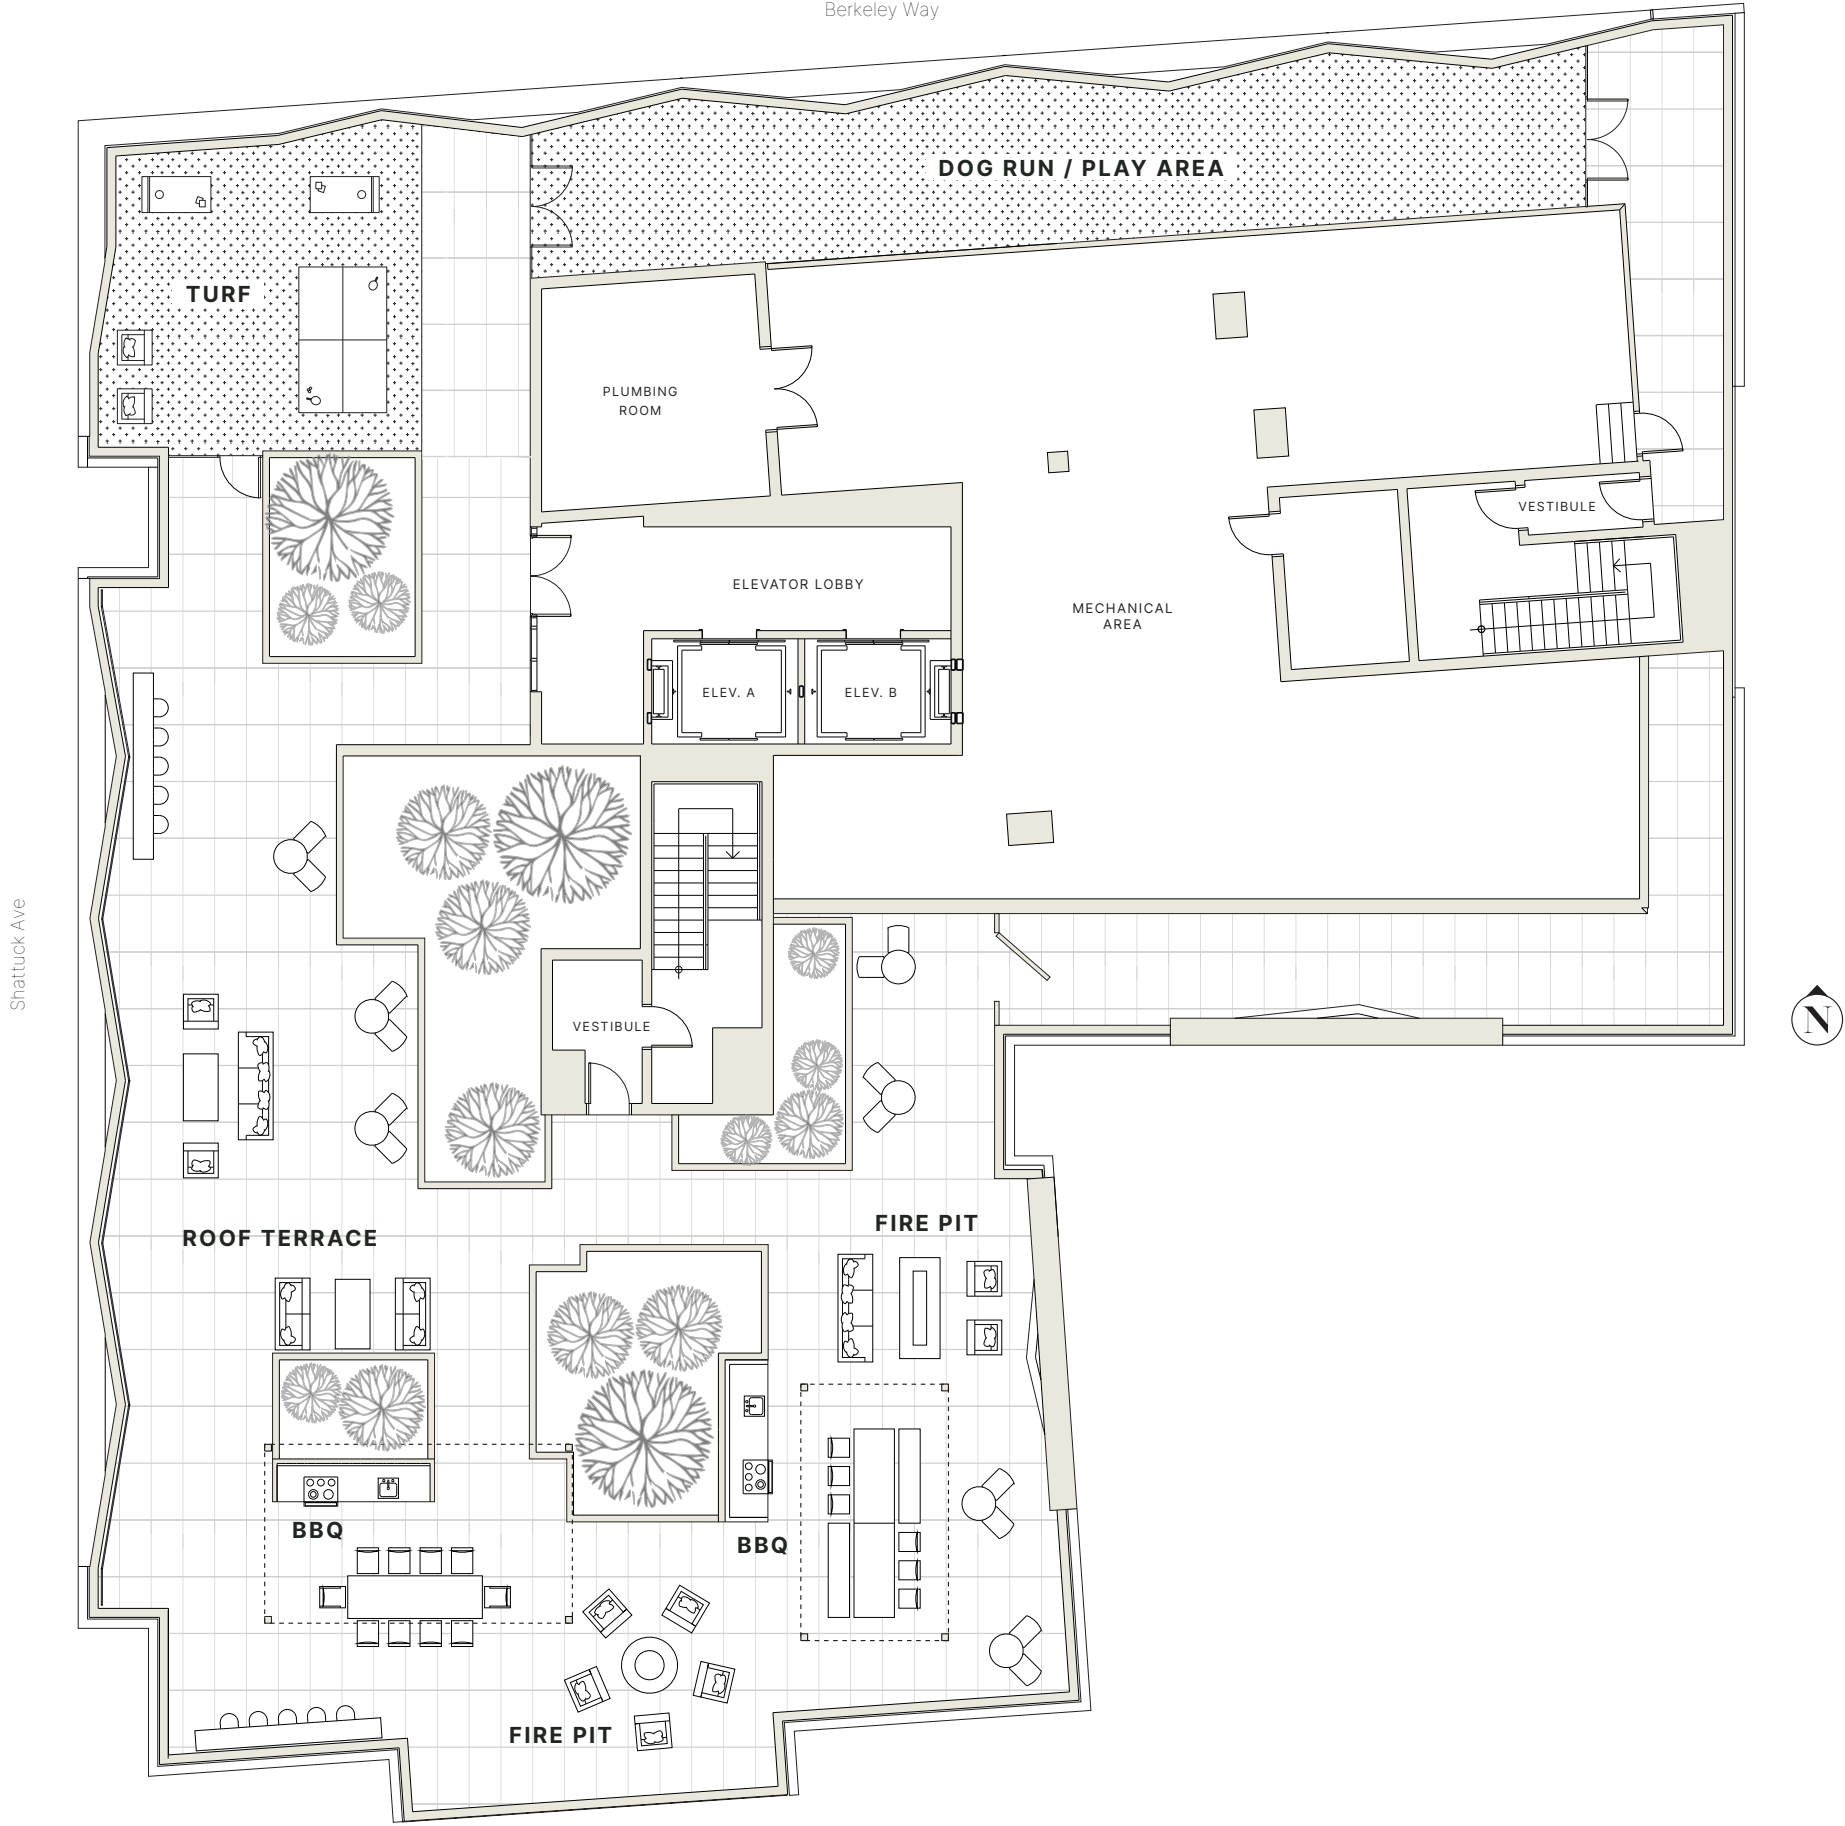

Ground Floor

FLOOR PLATE

Berkeley Way

ACE
BERKELEY

Cardinal Group
MANAGEMENT

AceBerkeley.com

THE DEVELOPER RESERVES THE RIGHT TO MAKE MODIFICATIONS CONTAINED HEREIN. SIZES, SPECIFICATIONS, LAYOUTS, PLANS, FEATURES, FINISHES AND AVAILABILITY MAY CHANGE WITHOUT NOTICE. E.&O.E.

Roof Deck

FLOOR PLATE

ACE
BERKELEY

Cardinal Group
MANAGEMENT

AceBerkeley.com
Icons: dog, wheelchair, house

THE DEVELOPER RESERVES THE RIGHT TO MAKE MODIFICATIONS CONTAINED HEREIN. SIZES, SPECIFICATIONS, LAYOUTS, PLANS, FEATURES, FINISHES AND AVAILABILITY MAY CHANGE WITHOUT NOTICE. E.&O.E.