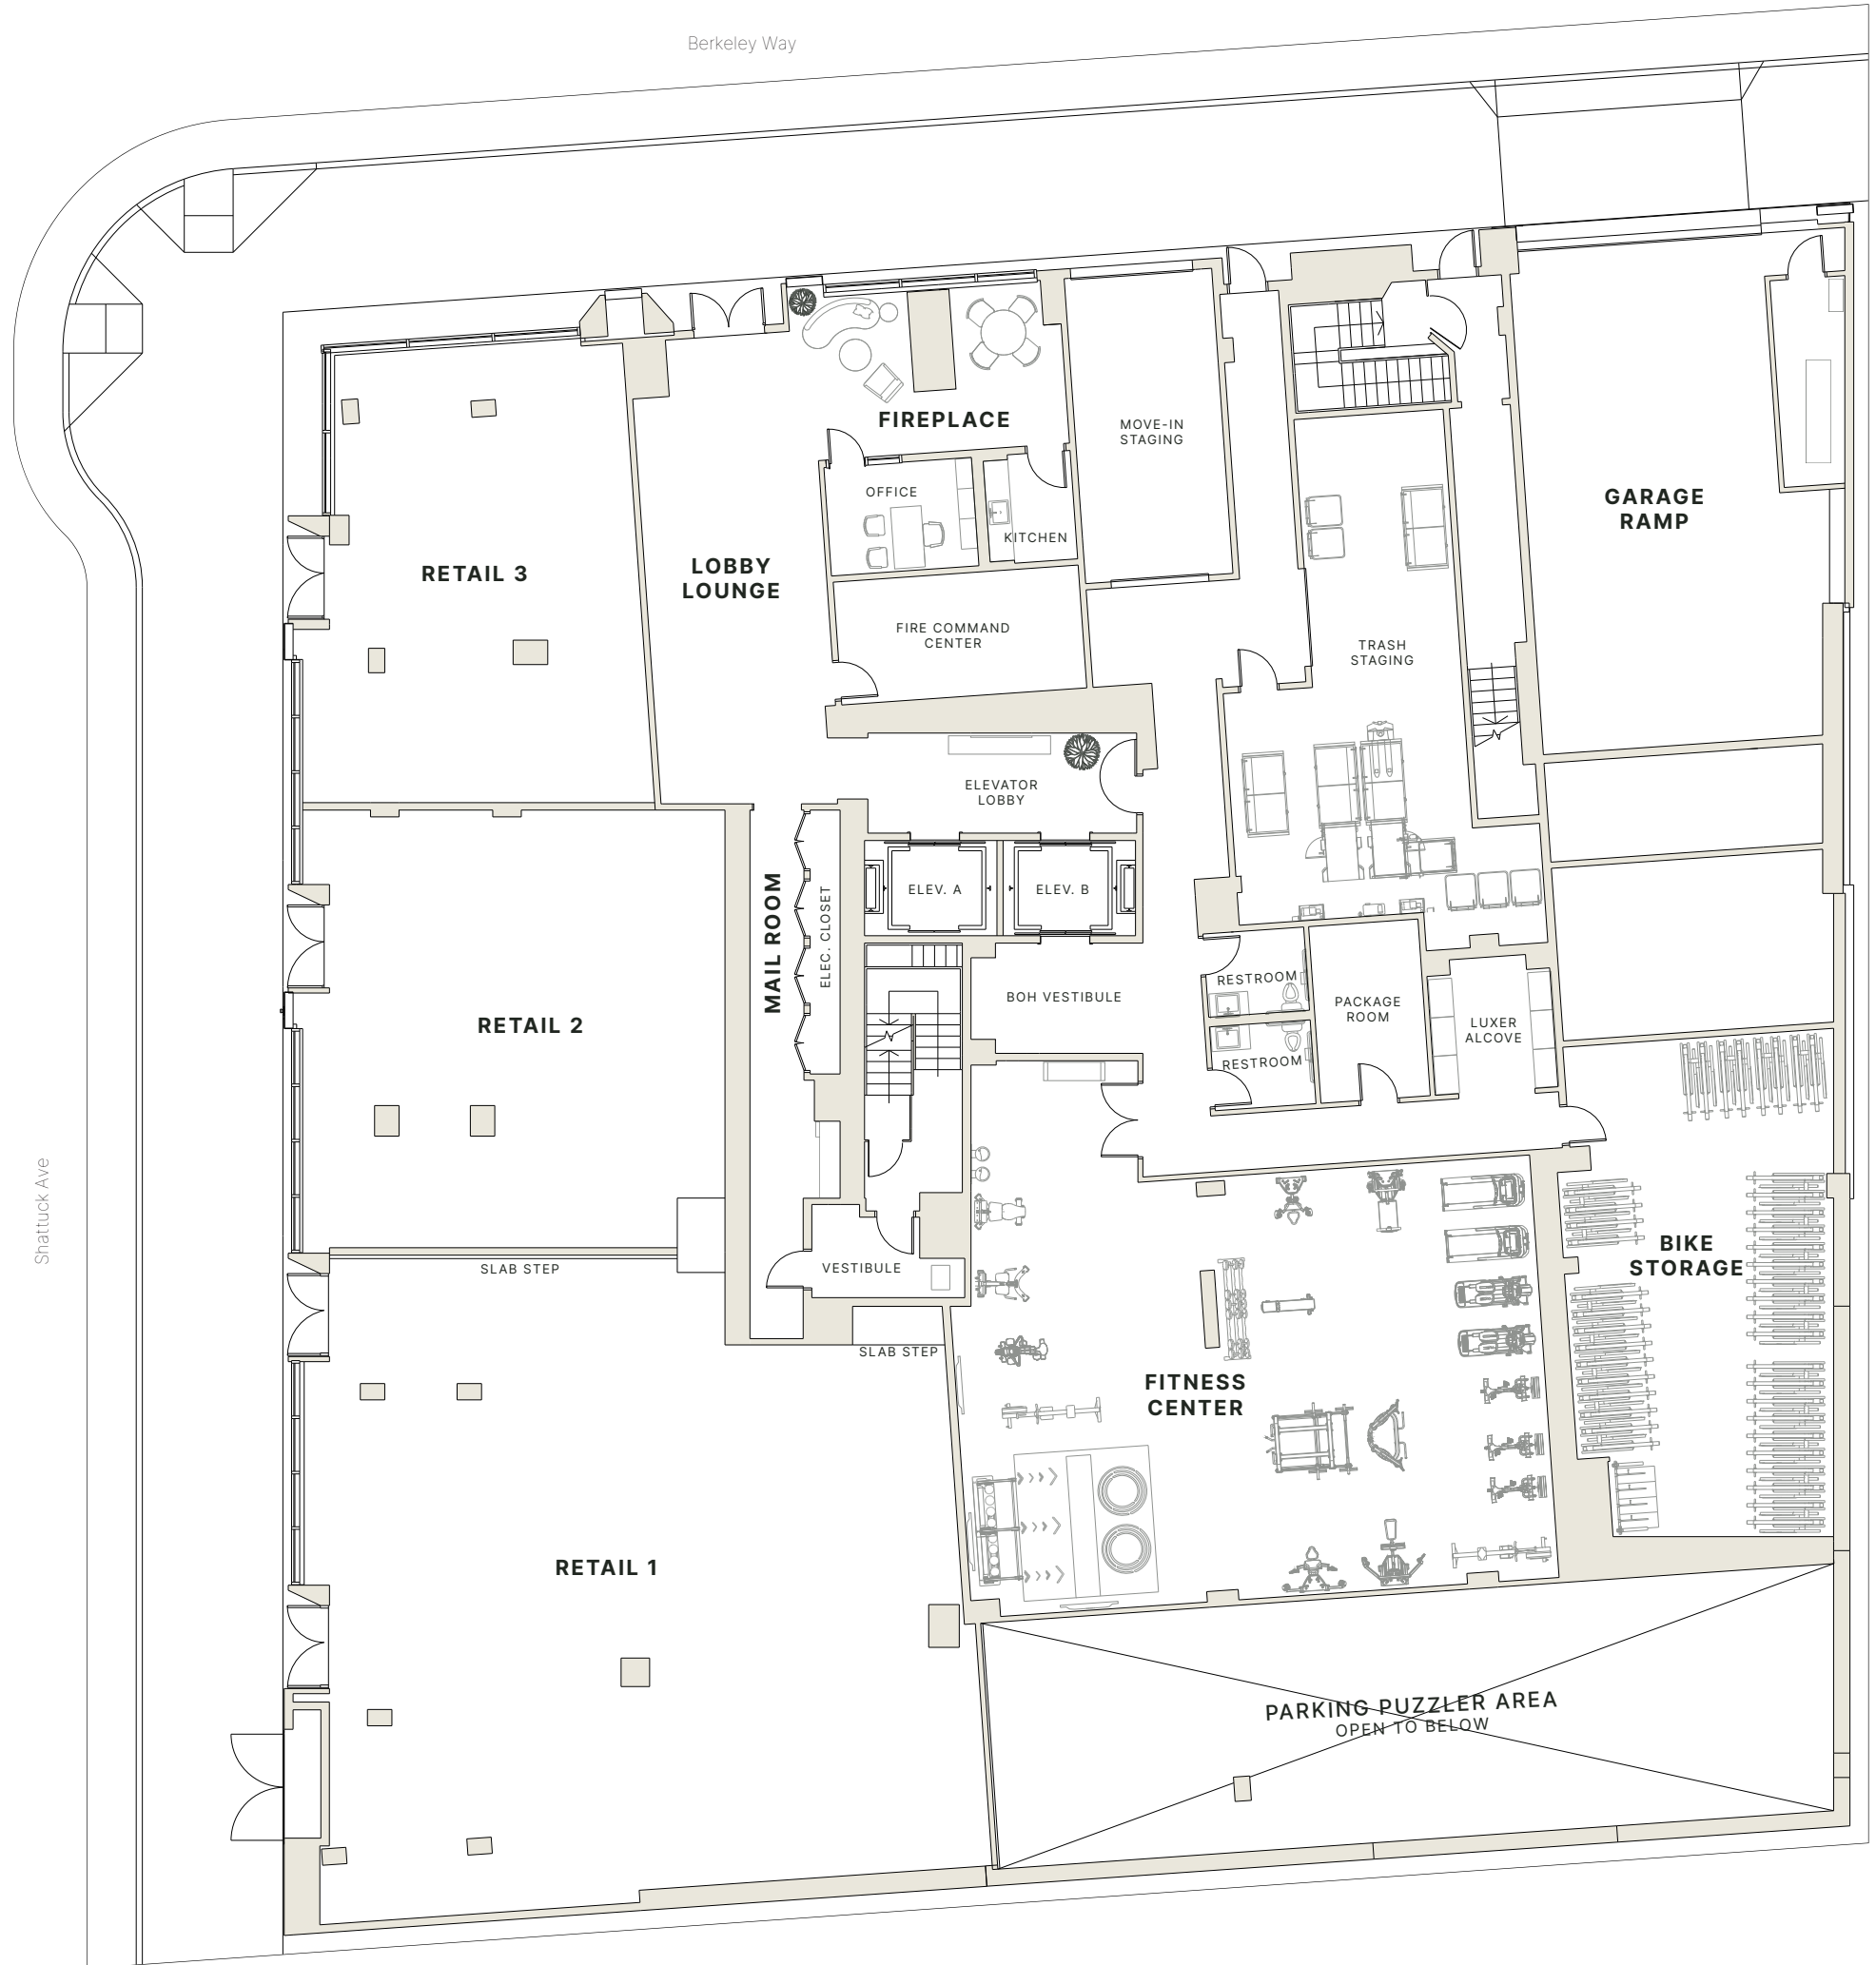

Ground Floor

FLOOR PLATE

Berkeley Way

ACE
BERKELEY

Cardinal Group
MANAGEMENT

AceBerkeley.com

THE DEVELOPER RESERVES THE RIGHT TO MAKE MODIFICATIONS CONTAINED HEREIN. SIZES, SPECIFICATIONS, LAYOUTS, PLANS, FEATURES, FINISHES AND AVAILABILITY MAY CHANGE WITHOUT NOTICE. E.&O.E.

Roof Deck

FLOOR PLATE

ACE
BERKELEY

Cardinal Group
MANAGEMENT

AceBerkeley.com
Icons: dog, wheelchair, house

THE DEVELOPER RESERVES THE RIGHT TO MAKE MODIFICATIONS CONTAINED HEREIN. SIZES, SPECIFICATIONS, LAYOUTS, PLANS, FEATURES, FINISHES AND AVAILABILITY MAY CHANGE WITHOUT NOTICE. E.&O.E.